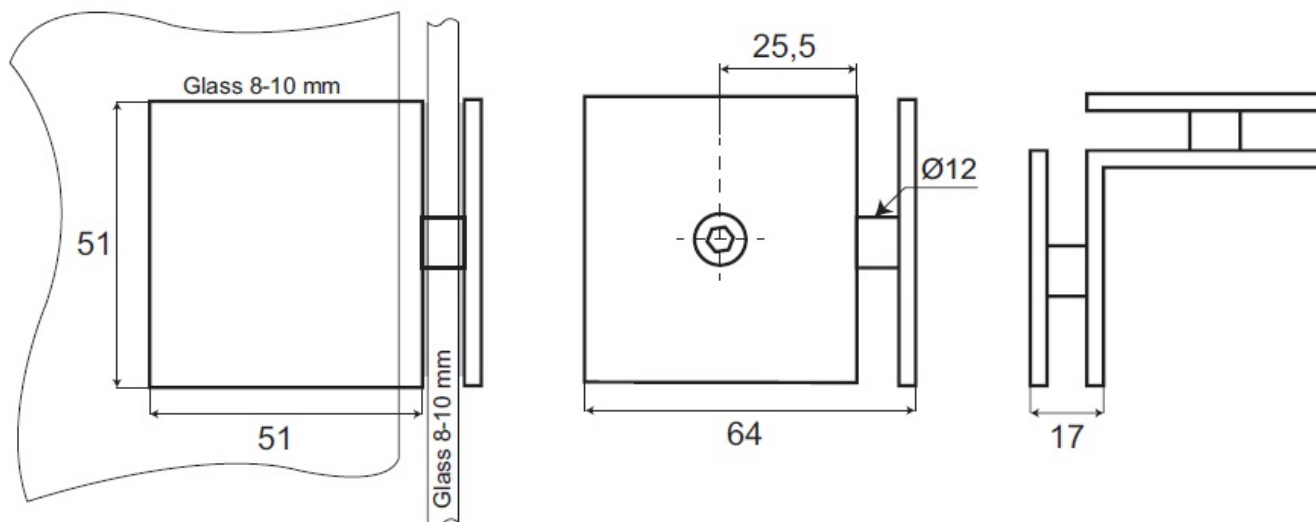

PRODUCT SHEET

Description:

Glass Clamp "Bern", 90DG, Alu-Look, Glass/Glass, 51x51x17mm, Square Corners, 8-10mm Glass, Glass Mounted By $\varnothing 12$ mm, Drilling, Brass Material

Item number:

15.23.692-1

Units	Box	Carton	HS Code	Barcode
Pcs.	1	20	8302419000	
				5704866447126

SISO A/S

Mileparken 11
DK-2740 Skovlunde
Denmark
VAT: DK 24786013

Phone +45 45 830 900

www.siso.dk
siso@siso.dk

Danske Bank
Nytorv Branch
Copenhagen
SWIFT: DABADKKK

Account no.
4180 3112 112936
IBAN Account
DK7230003112112936